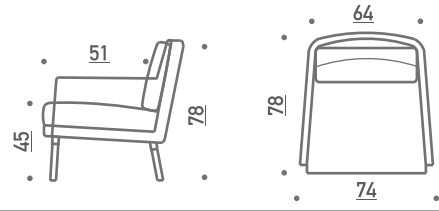

LIN

LIN CHAIR
Caleido 10995

LIN CHAIRS. Adea Linen 16 & 18
BARON 237. Malawi 01
PLATEAU 90x90cm. White Carrara

LIN LEG

OAK

natural

OAK

black

ASH

white
stain

METAL PART

white
painted

black
painted