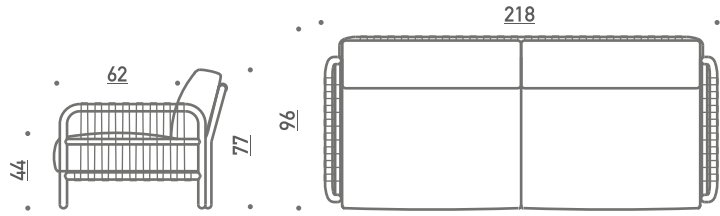

HARPER

HARPER SOFA
Strawberry Thief Indigo/Mineral, natural ash

HARPER SOFA, Panama Linen 17, ash natural
MY, Orsetto 12
TAO chair, Orsetto 12
FAY CHAIR, ash natural
PLATEAU 60x100cm, Emperador Dark

ASH BLACK