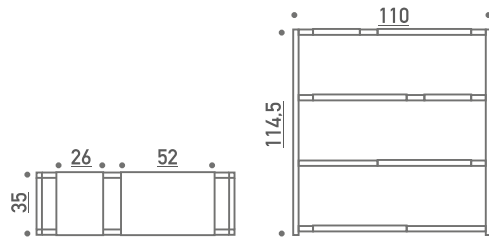

# THE BOTANIC SHELF

THE BOTANIC SHELF  
High, oak black, black

THE BOTANIC SHELF  
Medium, oak black, brass

THE BOTANIC SHELF  
Low, oak natural, black

Oak  
natural

Oak  
black

Black  
powder coating

Brass  
unlacquered