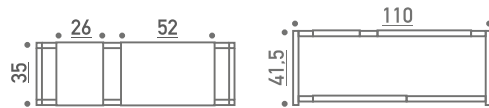

# THE BOTANIC SHELF

THE BOTANIC SHELF  
High, oak black, black

THE BOTANIC SHELF  
Medium, oak black, brass

THE BOTANIC SHELF  
Low, oak natural, black

Oak  
natural

Oak  
black

Black  
powder coating

Brass  
unlacquered