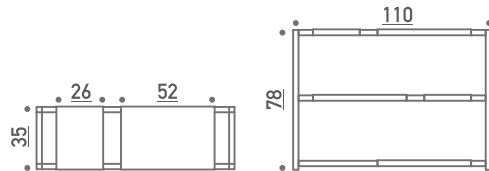

# THE BOTANIC SHELF

THE BOTANIC SHELF  
High, oak black, black

THE BOTANIC SHELF  
Medium, oak black, brass

THE BOTANIC SHELF  
Low, oak natural, black

Oak  
natural

Oak  
black

Black  
powder coating

Brass  
unlacquered