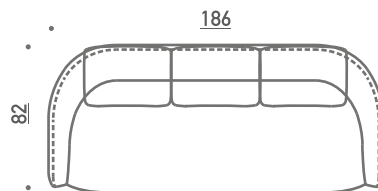

# BONNET

BONNET DINING CHAIR  
Master 80

BONNET BAR CHAIR 93/103  
Opera 14

BONNET CLUB CHAIR  
Malawi 17

BONNET 186  
Coda 2 410 (Kvadrat)

BONNET  
METAL LEG

black  
powder  
coating

SKID LEG BASE  
CLUB & DINING ONLY\*