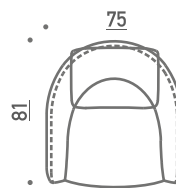

# BONNET

BONNET DINING CHAIR  
Master 80

BONNET BAR CHAIR 93/103  
Opera 14

BONNET CLUB CHAIR  
Malawi 17

BONNET 186  
Coda 2 410 (Kvadrat)

BONNET  
METAL LEG

black  
powder  
coating

SKID LEG BASE  
CLUB & DINING ONLY\*