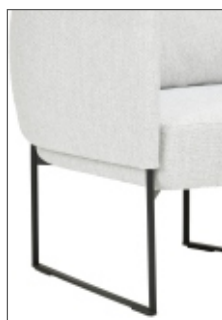

# BONNET

BONNET DINING CHAIR  
Master 80

BONNET BAR CHAIR 93/103  
Opera 14

BONNET CLUB CHAIR  
Malawi 17

BONNET 186  
Coda 2 410 (Kvadrat)

BONNET  
METAL LEG

black  
powder  
coating

SKID LEG BASE  
CLUB & DINING ONLY\*

U LEG BASE  
CLUB CHAIR ONLY\*

\*= extra price