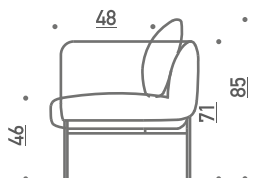

# BONNET

BONNET DINING CHAIR  
Master 80

BONNET BAR CHAIR 93/103  
Opera 14

BONNET CLUB CHAIR  
Malawi 17

BONNET 186  
Coda 2 410 (Kvadrat)

BONNET  
METAL LEG

black  
powder  
coating

SKID LEG BASE  
CLUB & DINING ONLY\*