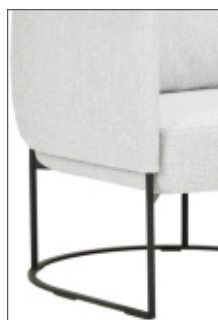

# BONNET

BONNET DINING CHAIR  
Master 80

BONNET BAR CHAIR 93/103  
Opera 14

BONNET CLUB CHAIR  
Malawi 17

BONNET 186  
Coda 2 410 (Kvadrat)

BONNET  
METAL LEG

black  
powder  
coating

SKID LEG BASE  
CLUB & DINING ONLY\*

U LEG BASE  
CLUB CHAIR ONLY\*

\*= extra price