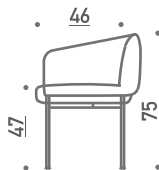

# BONNET

BONNET DINING CHAIR  
Master 80

BONNET BAR CHAIR 93/103  
Opera 14

BONNET CLUB CHAIR  
Malawi 17

BONNET 186  
Coda 2 410 (Kvadrat)

BONNET  
METAL LEG

black  
powder  
coating

SKID LEG BASE  
CLUB & DINING ONLY\*