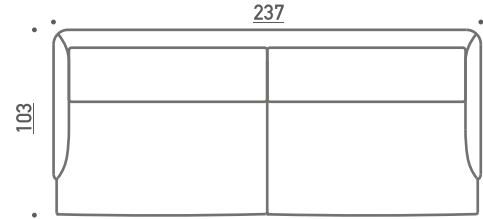

adea baron

BARON

BARON 210
Adea Nubuck 30-9

BARON 237
Bohemian 010

BARON OTTOMAN

BARON 210, Adea Nubuck 30-9
PLATEAU 90x90cm, White Carrara

BARON LEG

black powder coating