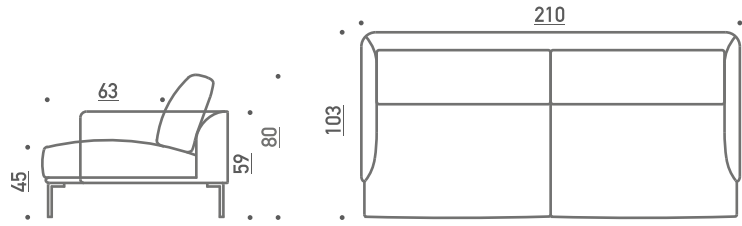

adea baron

BARON

BARON 210
Adea Nubuck 30-9

BARON 237
Bohemian 010

BARON OTTOMAN

BARON 210, Adea Nubuck 30-9
PLATEAU 90x90cm, White Carrara

BARON LEG

black powder coating