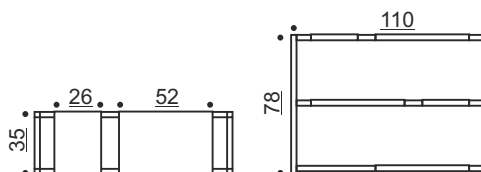

THE BOTANIC SHELF

THE BOTANIC SHELF
High, oak black, black

THE BOTANIC SHELF
Medium, oak black, black

THE BOTANIC SHELF
Low, oak natural, black

Oak
natural

Oak
black

Black
powder coating