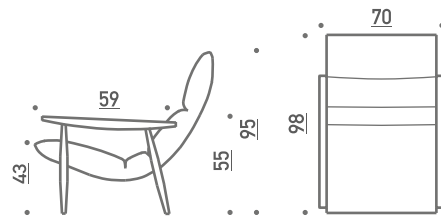

# TAO

TAO CHAIR  
Orsetto 0011, oak natural

TAO OTTOMAN  
Orsetto 0011, ash white stain

TAO chair + ottoman. Orsetto 11. saarni valkolakattu

OAK NATURAL

OAK BLACK

ASH WHITE STAIN

All measurements  
+/- 3cm