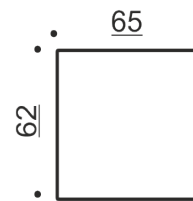

Measurements

All measurements +/- 3 cm

Leg colors

Ash white stain

Oak natural

Oak black

Upholstery: Removable fabric and leather upholstery.

adea