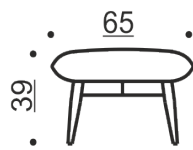

Tao

adea

Tao

Design Jukka Setälä

You cannot sit on a cloud, but the closest you can get is sitting on Tao chair. Plump and soft parts of the seat, resting on top of the airy frame offer a calm and relaxing sitting position. The soft and lightweight ottoman completes the feeling of floating in the sky.

Measurements

All measurements +/- 3 cm

Leg colors

Ash white stain

Oak natural

Oak black

Upholstery: Removable fabric and leather upholstery.

adea