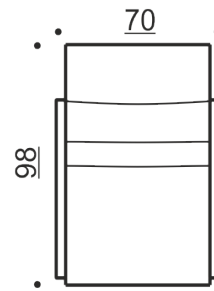

Measurements

All measurements +/- 3 cm

Leg colors

Ash white stain

Oak natural

Oak black

Upholstery: Removable fabric and leather upholstery.

adea