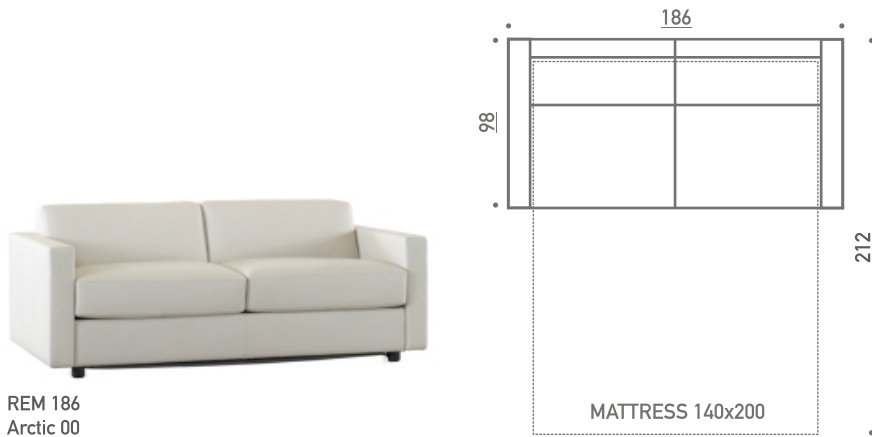

REM

REM 163

REM 186
Arctic 00

REM PLASTIC LEG

black

All measurements
+/- 3cm