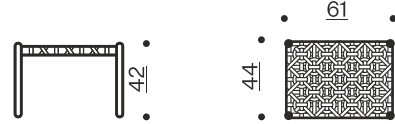

FAY

FAY CHAIR
Oak black, black leather

FAY OTTOMAN
Oak black, black leather

BASEL 220, Malawi 21
FAY CHAIRS, Black oak, black leather
PLATEAU 90x90cm, White Carrara

OAK BLACK