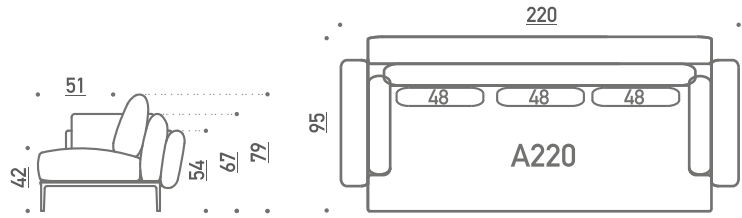

adea domino

DOMINO

DOMINO 220

DOMINO A240
Baltimore 04

DOMINO M176+H113
Baltimore 27

DOMINO
METAL LEG

black
powder
coating

All measurements
+/- 3cm