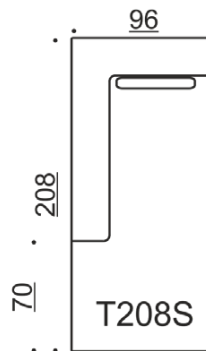

Divan/module

S connectable with H, I, K, M, T & Q

T connectable with G, I, L, N, S & Q

T/S208

T/S208S

T208

S208

T208S

S208S

All measurements +/- 3 cm

adea

www.adea.fi
[@adeacollection](https://www.instagram.com/adeacollection)

info@adea.fi
+358 20 7288 620