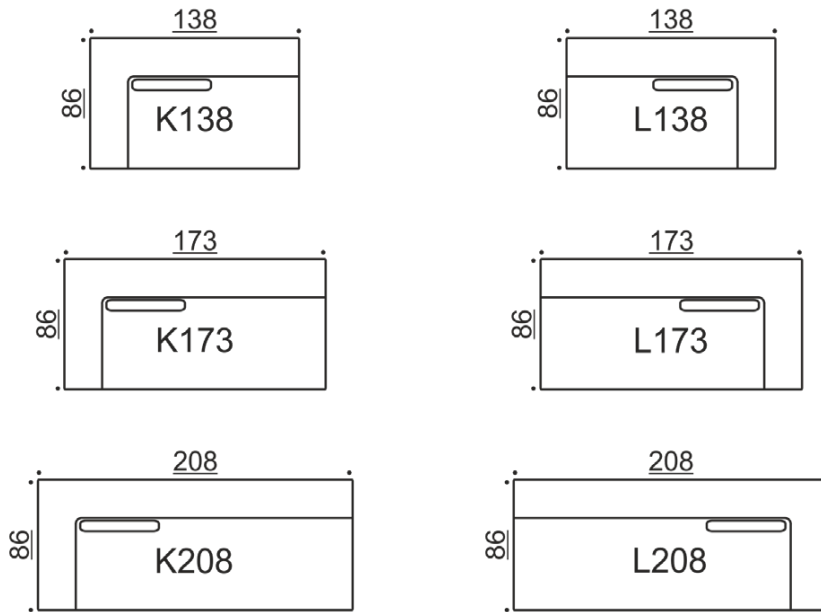

Divan/module

K connectable with B, G, I, K, L, N, S & Q
L connectable with B, H, I, K, L, M, T & Q

Bonnie M/N

Module, 1 low armrest

M connectable with B, G, I, K, L, N, S & Q
N connectable with B, H, I, K, L, M, T, & Q