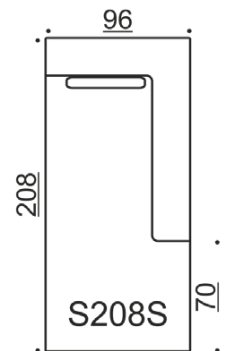

Divan/module

S connectable with H, I, K, M, T & Q

T connectable with G, I, L, N, S & Q

T/S208

T/S208S

T208

S208

T208S

S208S

All measurements +/- 3 cm

adea

www.adea.fi
[@adeacollection](https://www.instagram.com/adeacollection)

info@adea.fi
+358 20 7288 620