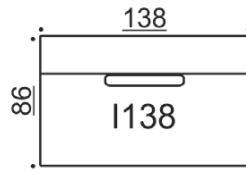

Bonnie I

Sofa/module, no armrests

Connectable with B, G, H, I,
K, L, M, N, S, T & Q