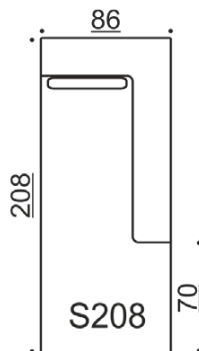

Divan/module

S connectable with H, I, K, M, T & Q

T connectable with G, I, L, N, S & Q

T/S208

T/S208S

T208

S208

T208S

S208S

All measurements +/- 3 cm

adea

www.adea.fi
[@adeacollection](https://www.instagram.com/adeacollection)

info@adea.fi
+358 20 7288 620