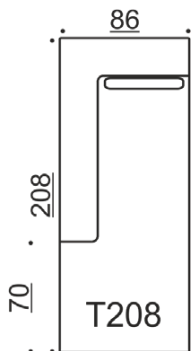

Divan/module

S connectable with H, I, K, M, T & Q

T connectable with G, I, L, N, S & Q

T/S208

T/S208S

T208

S208

T208S

S208S

All measurements +/- 3 cm

adea

www.adea.fi
[@adeacollection](https://www.instagram.com/adeacollection)

info@adea.fi
+358 20 7288 620