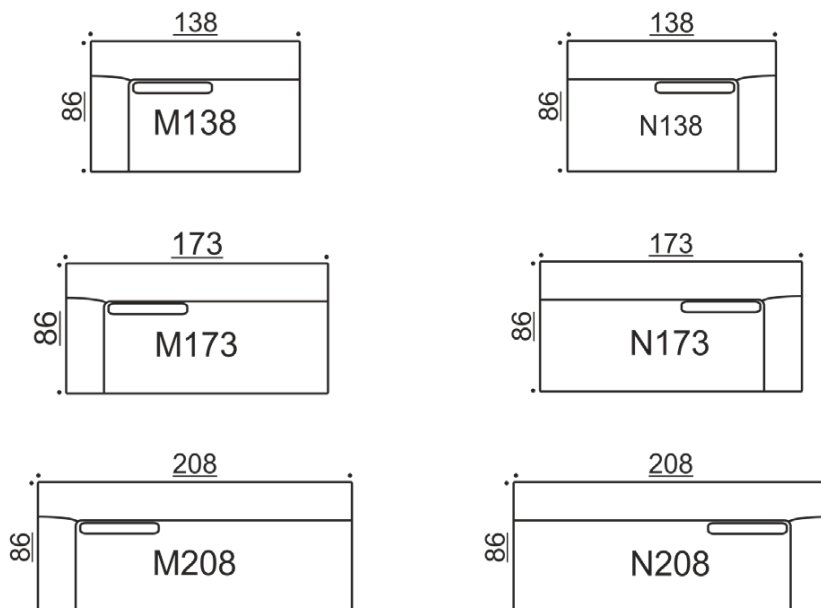

Divan/module

K connectable with B, G, I, K, L, N, S & Q
L connectable with B, H, I, K, L, M, T & Q

Bonnie M/N

Module, 1 low armrest

M connectable with B, G, I, K, L, N, S & Q
N connectable with B, H, I, K, L, M, T, & Q