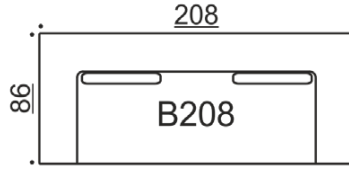

Bonnie M173 + S208S - Stone 33

Front cover photo: Bonnie A208 - Bohemian 010

Back cover photo: Bonnie H173 + N138 - Stone 05

Bonnie A

Straight sofa,
2 low armrests

Bonnie B

Straight sofa,
2 high armrests

Connectable with I, K, L,
M & N