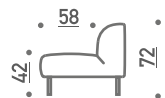

A, M & N modules