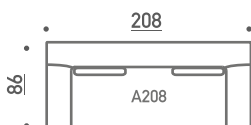

adea bonnie

BONNIE H170+N135, Stone 05
Decoration cushion 63x32, Master 53
PLATEAU WOOD 58, ash black

BONNIE A

Sofa, 2 low arm rests

BONNIE B

Sofa/module, 2 high arm rests

BONNIE I

Sofa/module, no arm rests