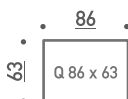

BONNIE Q

Ottoman