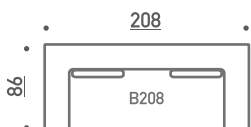

adea bonnie

BONNIE H170+N135, Stone 05
Decoration cushion 63x32, Master 53
PLATEAU WOOD 58, ash black

BONNIE A

Sofa, 2 low arm rests

BONNIE B

Sofa/module, 2 high arm rests

BONNIE I

Sofa/module, no arm rests