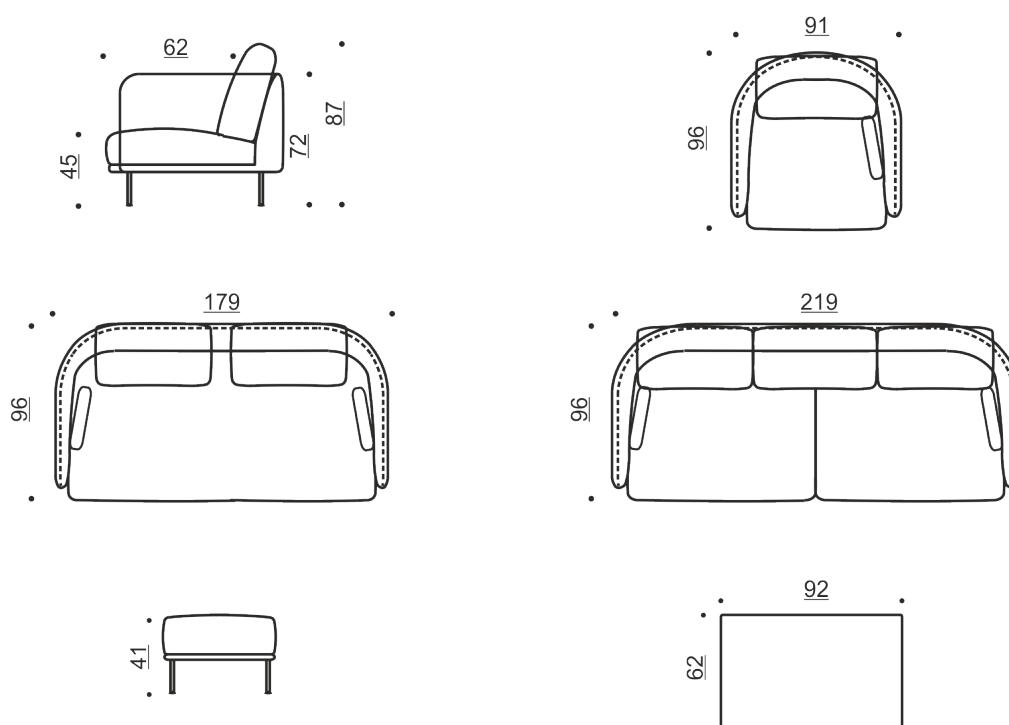

Bonnet Grand

adea

Bonnet Grand

Design Mats Broberg & Johan Ridderstråle

The round and generously shaped frame and soft fluffy cushions make Bonnet Grand an inviting, cosy nest that you want to spend the whole evening in. Bonnet Grand is larger than other products in the Bonnet family, but also softer and homelier.

Bonnet Grand sofa is available in two widths – the new version, which is a more compact, smaller size (179 cm wide) and the original large size (219 cm wide).

Measurements

All measurements +/- 3 cm

Decorative cushions from the same fabric as the product are included in the price.