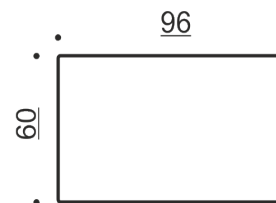

Baron 237 – Master 53

Front and back cover photo: Baron 237 & ottoman – Matrix 10

Baron 237 - Bohemian 010

Measurements

All measurements +/- 3 cm

Upholstery: removable fabric upholstery, fixed leather upholstery.