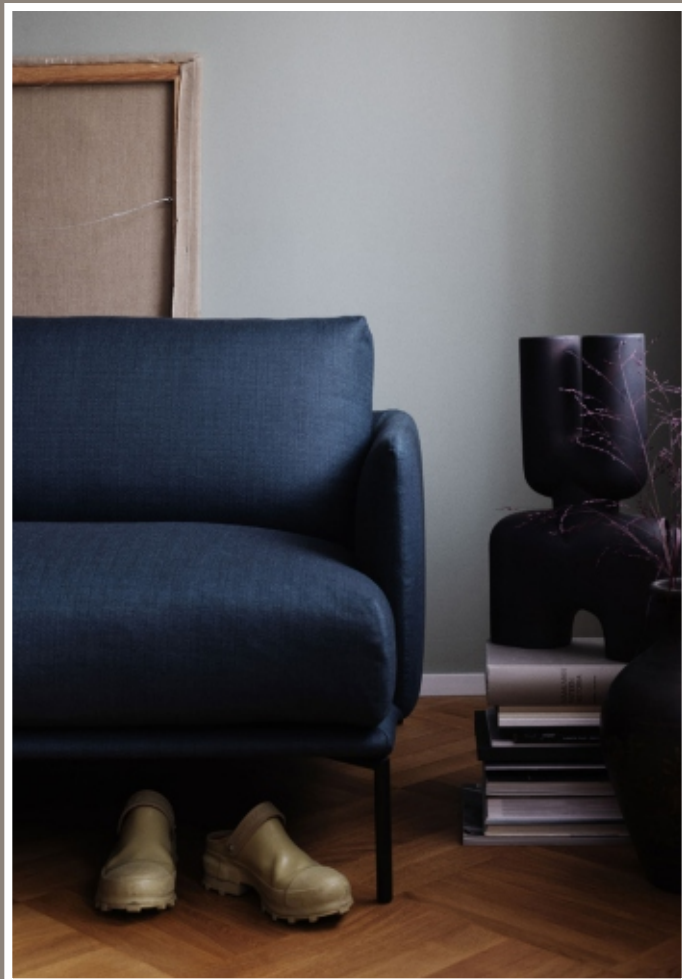

adea

www.adea.fi
[@adeacollection](https://www.instagram.com/adeacollection)

info@adea.fi
+358 20 7288 620