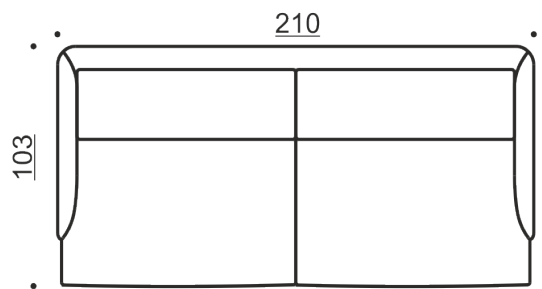

Baron 237 – Master 53

Front and back cover photo: Baron 237 & ottoman – Matrix 10

Baron 237 - Bohemian 010

Measurements

All measurements +/- 3 cm

Upholstery: removable fabric upholstery, fixed leather upholstery.