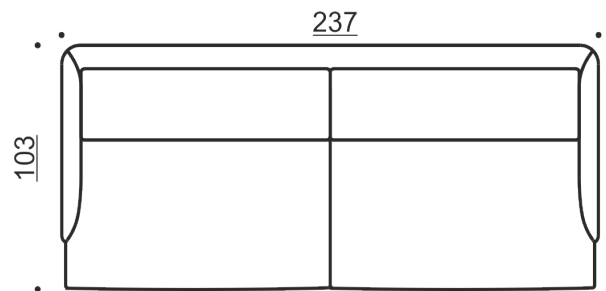

Baron 237 – Master 53

Front and back cover photo: Baron 237 & ottoman – Matrix 10

Baron 237 - Bohemian 010

Measurements

All measurements +/- 3 cm

Upholstery: removable fabric upholstery, fixed leather upholstery.