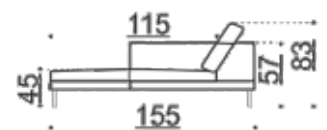

Pictures: Band A240 & ottoman Q95 – Verso 006 – oval legs

Band A

Straight sofa, wide armrests

Connectable with I, K, L, M, N & Q

Band C

Straight sofa, slim armrests

Not connectable with other modules

Band G/H

Divan module, slim armrest

G connectable with H, I, L, N & Q

H connectable with G, I, K, M & Q

All measurements +/- 3 cm

Band I

Straight module, no armrests

Connectable with A, G, H, I, K, L, M, N, O, P & Q

Corner module, slim armrest + open side

M connectable with A, H, I, K, L, N, O & Q

N connectable with A, G, I, K, L, M, P & Q

Band O/P

Module with slim armrest and wide armrest

O connectable with I, K, M & Q