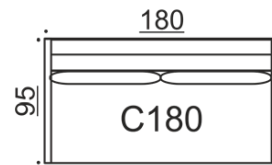

Pictures: Band A240 & ottoman Q95 – Verso 006 – oval legs

Band A

Straight sofa, wide armrests

Connectable with I, K, L, M, N & Q

Band C

Straight sofa, slim armrests

Not connectable with other modules

Band G/H

Divan module, slim armrest

G connectable with H, I, L, N & Q

H connectable with G, I, K, M & Q

All measurements +/- 3 cm

Band I

Straight module, no armrests

Connectable with A, G, H, I, K, L, M, N, O, P & Q

Corner module, slim armrest + open side

M connectable with A, H, I, K, L, N, O & Q

N connectable with A, G, I, K, L, M, P & Q

Band O/P

Module with slim armrest and wide armrest

O connectable with I, K, M & Q