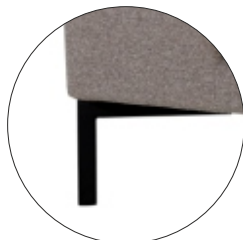

Band

adea

Band

Design Petra Lassenius

Band is a versatile sectional sofa model. From its wide selection of modules it is easy to build just the right combination for your needs.

The hearty cushions are filled with a combination of feathers and polyester fiber to create a comfortable and relaxed nest for your home. Choose between two types of armrests, the classic wide design which also acts as a back rest in corner sofas or the lighter narrow armrest.

Corner module, slim armrest + open side

M connectable with A, H, I, K, L, N, O & Q

N connectable with A, G, I, K, L, M, P & Q

Band O/P

Module with slim armrest and wide armrest

O connectable with I, K, M & Q

P connectable with I, L, N & Q

Band Q

Ottoman

Connectable with A, I, K, L, M, N, O, P & Q

Legs

Oval leg

Black powder-coating

White painted