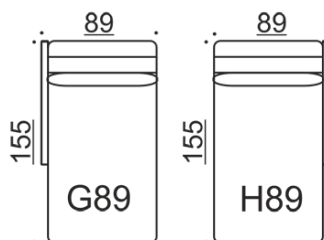

Pictures: Band A240 & ottoman Q95 – Verso 006 – oval legs

Band A

Straight sofa, wide armrests

Connectable with I, K, L, M, N & Q

Band C

Straight sofa, slim armrests

Not connectable with other modules

Band G/H

Divan module, slim armrest

G connectable with H, I, L, N & Q

H connectable with G, I, K, M & Q

All measurements +/- 3 cm

Band I

Straight module, no armrests

Connectable with A, G, H, I, K, L, M, N, O, P & Q