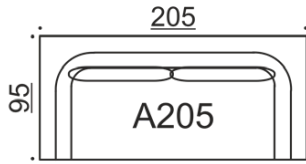

Pictures: Band A240 & ottoman Q95 – Verso 006 – oval legs

Band A

Straight sofa, wide armrests

Connectable with I, K, L, M, N & Q

Band C

Straight sofa, slim armrests

Not connectable with other modules

Band G/H

Divan module, slim armrest

G connectable with H, I, L, N & Q

H connectable with G, I, K, M & Q

All measurements +/- 3 cm

Band I

Straight module, no armrests

Connectable with A, G, H, I, K, L, M, N, O, P & Q