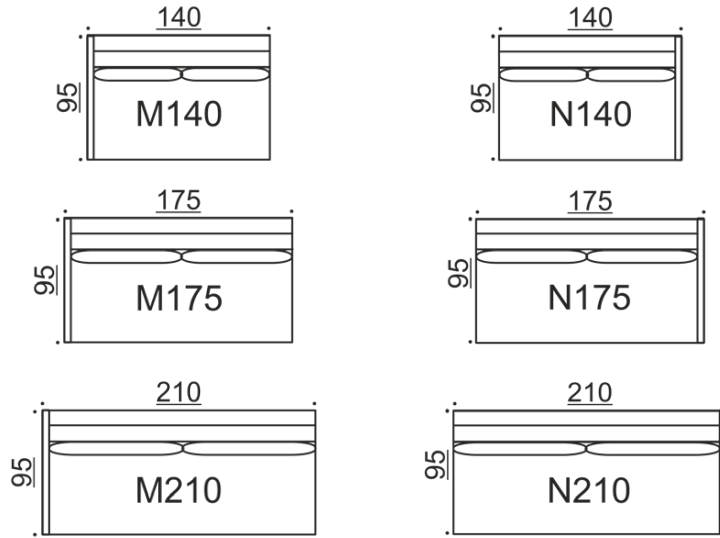

Divan module, slim armrest

G connectable with H, I, L, N & Q

H connectable with G, I, K, M & Q

All measurements +/- 3 cm

Band I

Straight module, no armrests

Connectable with A, G, H, I, K, L, M, N, O, P & Q

Band K/L

Corner module, wide armrest

K connectable with A, H, I, K, L, M, N, O & Q

L connectable with A, G, K, L, M, N, P & Q

Upholstery: Removable fabric upholstery. Leather upholstery not available.

Band M/N

Corner module, slim armrest + open side

M connectable with A, H, I, K, L, N, O & Q

N connectable with A, G, I, K, L, M, P & Q

Band O/P

Module with slim armrest and wide armrest

O connectable with I, K, M & Q