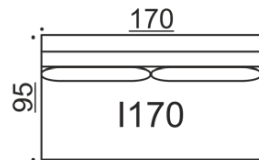

Divan module, slim armrest

G connectable with H, I, L, N & Q

H connectable with G, I, K, M & Q

All measurements +/- 3 cm

Band I

Straight module, no armrests

Connectable with A, G, H, I, K, L, M, N, O, P & Q

Band K/L

Corner module, wide armrest

K connectable with A, H, I, K, L, M, N, O & Q

L connectable with A, G, K, L, M, N, P & Q

Upholstery: Removable fabric upholstery. Leather upholstery not available.

Band M/N

Corner module, slim armrest + open side

M connectable with A, H, I, K, L, N, O & Q

N connectable with A, G, I, K, L, M, P & Q

Band O/P

Module with slim armrest and wide armrest

O connectable with I, K, M & Q