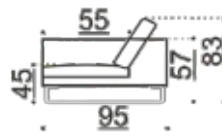

Pictures: Band A240 & ottoman Q95 – Verso 006 – oval legs

Band A

Straight sofa, wide armrests

Connectable with I, K, L, M, N & Q

Band C

Straight sofa, slim armrests

Not connectable with other modules

Band G/H

Divan module, slim armrest

G connectable with H, I, L, N & Q

H connectable with G, I, K, M & Q

All measurements +/- 3 cm

Band I

Straight module, no armrests

Connectable with A, G, H, I, K, L, M, N, O, P & Q