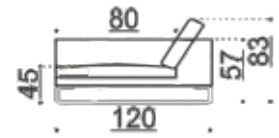

Pictures: Band A240 & ottoman Q95 – Verso 006 – oval legs

Band A

Straight sofa, wide armrests

Connectable with I, K, L, M, N & Q

Band C

Straight sofa, slim armrests

Not connectable with other modules

Band G/H

Divan module, slim armrest

G connectable with H, I, L, N & Q

H connectable with G, I, K, M & Q

All measurements +/- 3 cm

Band I

Straight module, no armrests

Connectable with A, G, H, I, K, L, M, N, O, P & Q