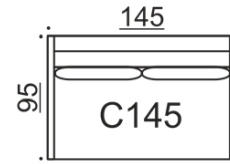

Pictures: Band A240 & ottoman Q95 – Verso 006 – oval legs

Band A

Straight sofa, wide armrests

Connectable with I, K, L, M, N & Q

Band C

Straight sofa, slim armrests

Not connectable with other modules

Band G/H

Divan module, slim armrest

G connectable with H, I, L, N & Q

H connectable with G, I, K, M & Q

All measurements +/- 3 cm

Band I

Straight module, no armrests

Connectable with A, G, H, I, K, L, M, N, O, P & Q

Corner module, slim armrest + open side

M connectable with A, H, I, K, L, N, O & Q

N connectable with A, G, I, K, L, M, P & Q

Band O/P

Module with slim armrest and wide armrest

O connectable with I, K, M & Q