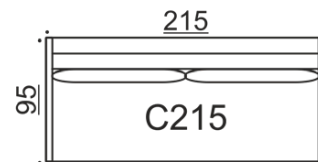

Pictures: Band A240 & ottoman Q95 – Verso 006 – oval legs

Band A

Straight sofa, wide armrests

Connectable with I, K, L, M, N & Q

Band C

Straight sofa, slim armrests

Not connectable with other modules

Band G/H

Divan module, slim armrest

G connectable with H, I, L, N & Q

H connectable with G, I, K, M & Q

All measurements +/- 3 cm

Band I

Straight module, no armrests

Connectable with A, G, H, I, K, L, M, N, O, P & Q

Corner module, slim armrest + open side

M connectable with A, H, I, K, L, N, O & Q

N connectable with A, G, I, K, L, M, P & Q

Band O/P

Module with slim armrest and wide armrest

O connectable with I, K, M & Q