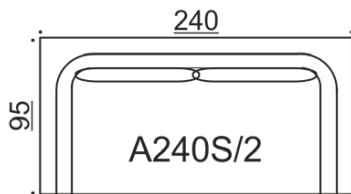

Pictures: Band A240 & ottoman Q95 – Verso 006 – oval legs

Band A

Straight sofa, wide armrests

Connectable with I, K, L, M, N & Q

Band C

Straight sofa, slim armrests

Not connectable with other modules

Band G/H

Divan module, slim armrest

G connectable with H, I, L, N & Q

H connectable with G, I, K, M & Q

All measurements +/- 3 cm

Band I

Straight module, no armrests

Connectable with A, G, H, I, K, L, M, N, O, P & Q

Corner module, slim armrest + open side

M connectable with A, H, I, K, L, N, O & Q

N connectable with A, G, I, K, L, M, P & Q

Band O/P

Module with slim armrest and wide armrest

O connectable with I, K, M & Q