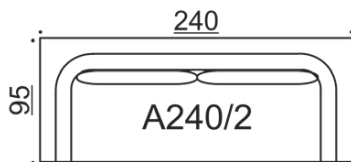

Pictures: Band A240 & ottoman Q95 – Verso 006 – oval legs

Band A

Straight sofa, wide armrests

Connectable with I, K, L, M, N & Q

Band C

Straight sofa, slim armrests

Not connectable with other modules

Band G/H

Divan module, slim armrest

G connectable with H, I, L, N & Q

H connectable with G, I, K, M & Q

All measurements +/- 3 cm

Band I

Straight module, no armrests

Connectable with A, G, H, I, K, L, M, N, O, P & Q