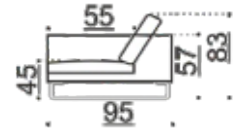

Divan module, slim armrest

G connectable with H, I, L, N & Q

H connectable with G, I, K, M & Q

All measurements +/- 3 cm

Band I

Straight module, no armrests

Connectable with A, G, H, I, K, L, M, N, O, P & Q

Band K/L

Corner module, wide armrest

K connectable with A, H, I, K, L, M, N, O & Q

L connectable with A, G, K, L, M, N, P & Q

Upholstery: Removable fabric upholstery. Leather upholstery not available.

Band M/N

Corner module, slim armrest + open side

M connectable with A, H, I, K, L, N, O & Q

N connectable with A, G, I, K, L, M, P & Q

Band O/P

Module with slim armrest and wide armrest

O connectable with I, K, M & Q