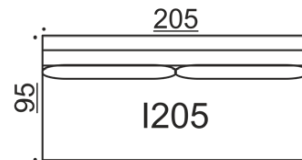

Divan module, slim armrest

G connectable with H, I, L, N & Q

H connectable with G, I, K, M & Q

All measurements +/- 3 cm

Band I

Straight module, no armrests

Connectable with A, G, H, I, K, L, M, N, O, P & Q

Band K/L

Corner module, wide armrest

K connectable with A, H, I, K, L, M, N, O & Q

L connectable with A, G, K, L, M, N, P & Q

Upholstery: Removable fabric upholstery. Leather upholstery not available.

Band M/N

Corner module, slim armrest + open side

M connectable with A, H, I, K, L, N, O & Q

N connectable with A, G, I, K, L, M, P & Q

Band O/P

Module with slim armrest and wide armrest

O connectable with I, K, M & Q