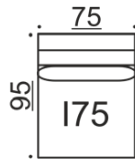

Divan module, slim armrest

G connectable with H, I, L, N & Q

H connectable with G, I, K, M & Q

All measurements +/- 3 cm

Band I

Straight module, no armrests

Connectable with A, G, H, I, K, L, M, N, O, P & Q

Band K/L

Corner module, wide armrest

K connectable with A, H, I, K, L, M, N, O & Q

L connectable with A, G, K, L, M, N, P & Q

Upholstery: Removable fabric upholstery. Leather upholstery not available.

Band M/N

Corner module, slim armrest + open side

M connectable with A, H, I, K, L, N, O & Q

N connectable with A, G, I, K, L, M, P & Q

Band O/P

Module with slim armrest and wide armrest

O connectable with I, K, M & Q