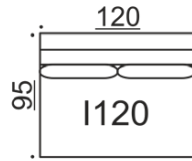

Divan module, slim armrest

G connectable with H, I, L, N & Q

H connectable with G, I, K, M & Q

All measurements +/- 3 cm

Band I

Straight module, no armrests

Connectable with A, G, H, I, K, L, M, N, O, P & Q

Corner module, slim armrest + open side

M connectable with A, H, I, K, L, N, O & Q

N connectable with A, G, I, K, L, M, P & Q

Band O/P

Module with slim armrest and wide armrest

O connectable with I, K, M & Q