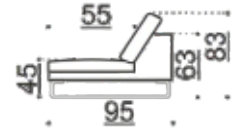

Divan module, slim armrest

G connectable with H, I, L, N & Q

H connectable with G, I, K, M & Q

All measurements +/- 3 cm

Band I

Straight module, no armrests

Connectable with A, G, H, I, K, L, M, N, O, P & Q

Band K/L

Corner module, wide armrest

K connectable with A, H, I, K, L, M, N, O & Q

L connectable with A, G, K, L, M, N, P & Q

Upholstery: Removable fabric upholstery. Leather upholstery not available.

Band M/N

Corner module, slim armrest + open side

M connectable with A, H, I, K, L, N, O & Q

N connectable with A, G, I, K, L, M, P & Q

Band O/P

Module with slim armrest and wide armrest

O connectable with I, K, M & Q