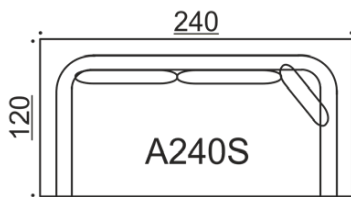

Pictures: Band A240 & ottoman Q95 – Verso 006 – oval legs

Band A

Straight sofa, wide armrests

Connectable with I, K, L, M, N & Q

Band C

Straight sofa, slim armrests

Not connectable with other modules

Band G/H

Divan module, slim armrest

G connectable with H, I, L, N & Q

H connectable with G, I, K, M & Q

All measurements +/- 3 cm

Band I

Straight module, no armrests

Connectable with A, G, H, I, K, L, M, N, O, P & Q

Corner module, slim armrest + open side

M connectable with A, H, I, K, L, N, O & Q

N connectable with A, G, I, K, L, M, P & Q

Band O/P

Module with slim armrest and wide armrest

O connectable with I, K, M & Q