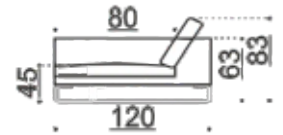

Divan module, slim armrest

G connectable with H, I, L, N & Q

H connectable with G, I, K, M & Q

All measurements +/- 3 cm

Band I

Straight module, no armrests

Connectable with A, G, H, I, K, L, M, N, O, P & Q

Band K/L

Corner module, wide armrest

K connectable with A, H, I, K, L, M, N, O & Q

L connectable with A, G, K, L, M, N, P & Q

Upholstery: Removable fabric upholstery. Leather upholstery not available.

Band M/N

Corner module, slim armrest + open side

M connectable with A, H, I, K, L, N, O & Q

N connectable with A, G, I, K, L, M, P & Q

Band O/P

Module with slim armrest and wide armrest

O connectable with I, K, M & Q