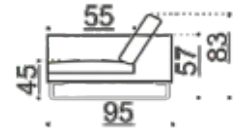

Band M/N

Corner module, slim armrest + open side

M connectable with A, H, I, K, L, N, O & Q

N connectable with A, G, I, K, L, M, P & Q

Band O/P

Module with slim armrest and wide armrest

O connectable with I, K, M & Q

P connectable with I, L, N & Q

Band Q

Ottoman

Connectable with A, I, K, L, M, N, O, P & Q

Legs

Black powder-coating

White painted

Stainless steel