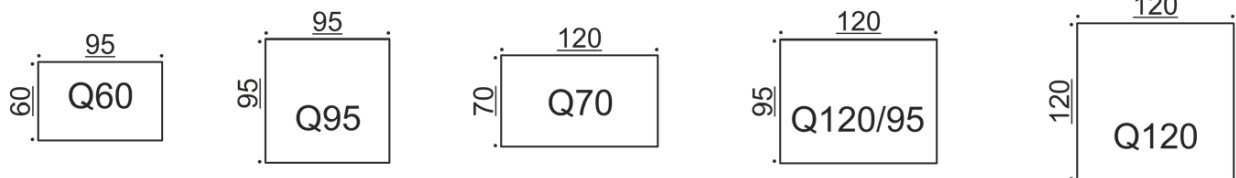

Band Q

Ottoman

Connectable with A, I, K, L, M, N, O, P & Q

Legs