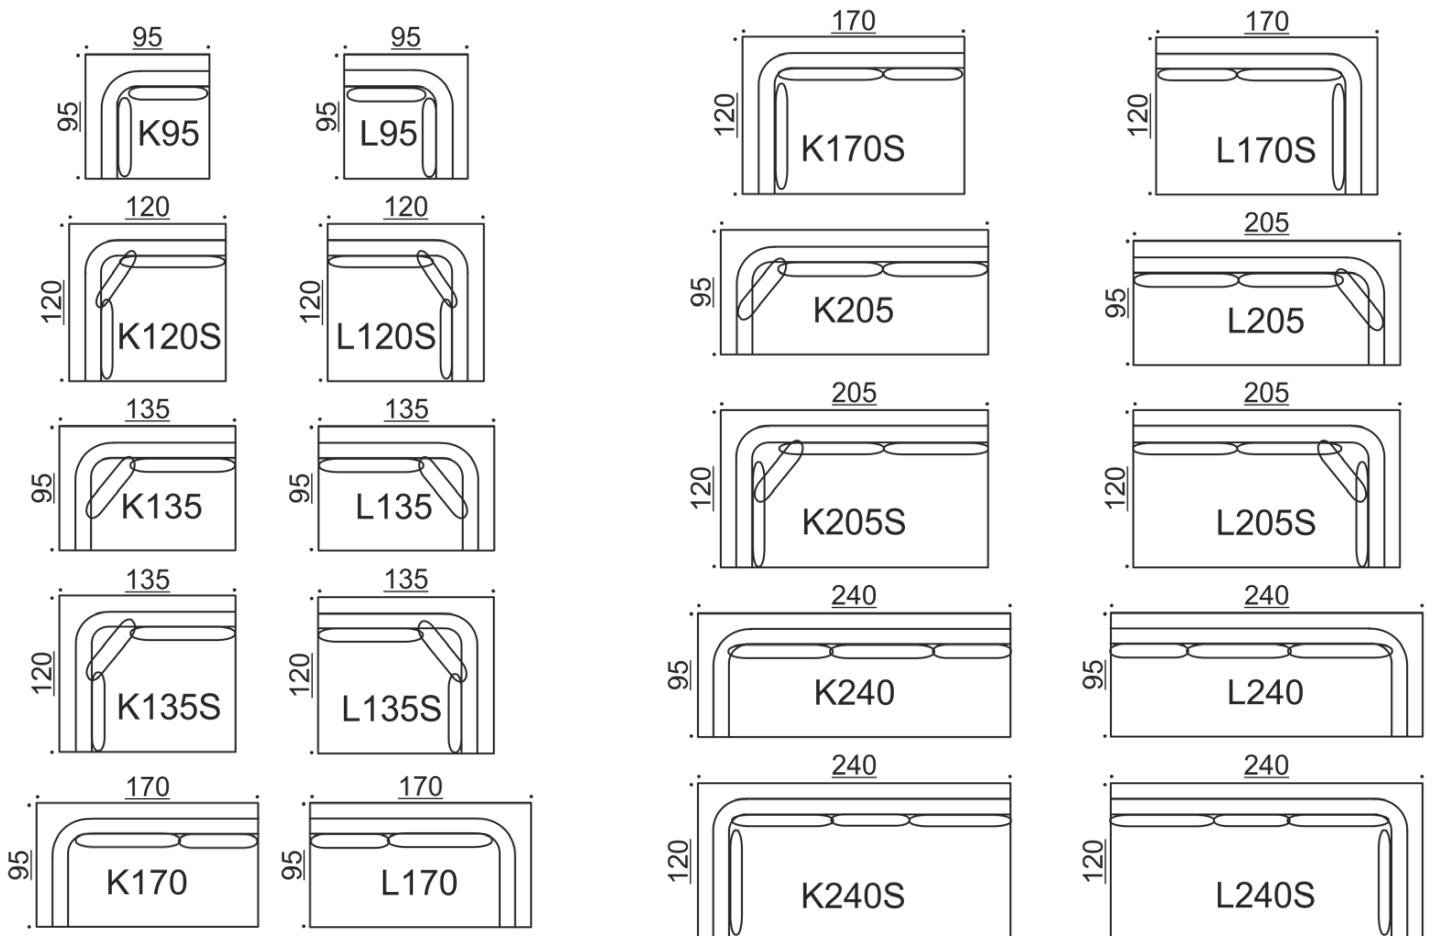

Pictures: Band A240 & ottoman Q95 – Verso 006 – oval legs

Band A

Straight sofa, wide armrests

Connectable with I, K, L, M, N & Q

Band C

Straight sofa, slim armrests

Not connectable with other modules

Band G/H

Divan module, slim armrest

G connectable with H, I, L, N & Q

H connectable with G, I, K, M & Q

All measurements +/- 3 cm

Band I

Straight module, no armrests

Connectable with A, G, H, I, K, L, M, N, O, P & Q

Band K/L

Corner module, wide armrest

K connectable with A, H, I, K, L, M, N, O & Q

L connectable with A, G, K, L, M, N, P & Q

Upholstery: Removable fabric upholstery. Leather upholstery not available.

Band M/N

Corner module, slim armrest + open side

M connectable with A, H, I, K, L, N, O & Q

N connectable with A, G, I, K, L, M, P & Q

Band O/P

Module with slim armrest and wide armrest

O connectable with I, K, M & Q