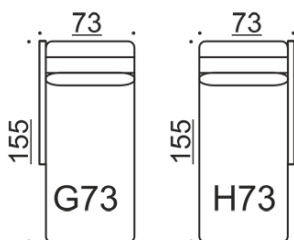

Pictures: Band A240 & ottoman Q95 – Verso 006 – oval legs

Band A

Straight sofa, wide armrests

Connectable with I, K, L, M, N & Q

Band C

Straight sofa, slim armrests

Not connectable with other modules

Band G/H

Divan module, slim armrest

G connectable with H, I, L, N & Q

H connectable with G, I, K, M & Q

All measurements +/- 3 cm

Band I

Straight module, no armrests

Connectable with A, G, H, I, K, L, M, N, O, P & Q

Corner module, slim armrest + open side

M connectable with A, H, I, K, L, N, O & Q

N connectable with A, G, I, K, L, M, P & Q

Band O/P

Module with slim armrest and wide armrest

O connectable with I, K, M & Q