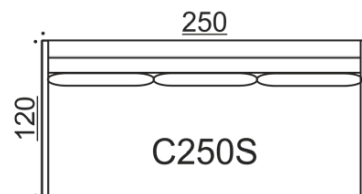

Pictures: Band A240 & ottoman Q95 – Verso 006 – oval legs

Band A

Straight sofa, wide armrests

Connectable with I, K, L, M, N & Q

Band C

Straight sofa, slim armrests

Not connectable with other modules

Band G/H

Divan module, slim armrest

G connectable with H, I, L, N & Q

H connectable with G, I, K, M & Q

All measurements +/- 3 cm

Band I

Straight module, no armrests

Connectable with A, G, H, I, K, L, M, N, O, P & Q

Corner module, slim armrest + open side

M connectable with A, H, I, K, L, N, O & Q

N connectable with A, G, I, K, L, M, P & Q

Band O/P

Module with slim armrest and wide armrest

O connectable with I, K, M & Q