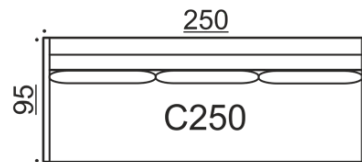

Pictures: Band A240 & ottoman Q95 – Verso 006 – oval legs

Band A

Straight sofa, wide armrests

Connectable with I, K, L, M, N & Q

Band C

Straight sofa, slim armrests

Not connectable with other modules

Band G/H

Divan module, slim armrest

G connectable with H, I, L, N & Q

H connectable with G, I, K, M & Q

All measurements +/- 3 cm

Band I

Straight module, no armrests

Connectable with A, G, H, I, K, L, M, N, O, P & Q