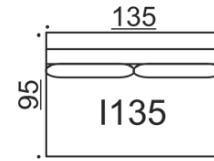

Divan module, slim armrest

G connectable with H, I, L, N & Q

H connectable with G, I, K, M & Q

All measurements +/- 3 cm

Band I

Straight module, no armrests

Connectable with A, G, H, I, K, L, M, N, O, P & Q

Corner module, slim armrest + open side

M connectable with A, H, I, K, L, N, O & Q

N connectable with A, G, I, K, L, M, P & Q

Band O/P

Module with slim armrest and wide armrest

O connectable with I, K, M & Q