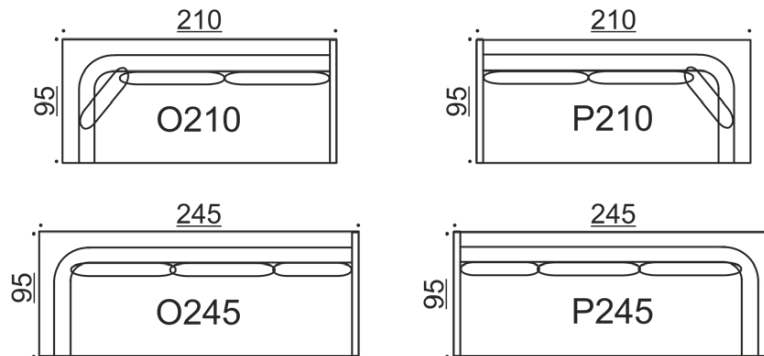

Band O/P

Module with slim armrest and wide armrest

O connectable with I, K, M & Q

P connectable with I, L, N & Q