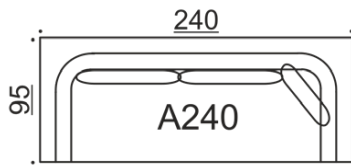

Pictures: Band A240 & ottoman Q95 – Verso 006 – oval legs

Band A

Straight sofa, wide armrests

Connectable with I, K, L, M, N & Q

Band C

Straight sofa, slim armrests

Not connectable with other modules

Band G/H

Divan module, slim armrest

G connectable with H, I, L, N & Q

H connectable with G, I, K, M & Q

All measurements +/- 3 cm

Band I

Straight module, no armrests

Connectable with A, G, H, I, K, L, M, N, O, P & Q

Corner module, slim armrest + open side

M connectable with A, H, I, K, L, N, O & Q

N connectable with A, G, I, K, L, M, P & Q

Band O/P

Module with slim armrest and wide armrest

O connectable with I, K, M & Q