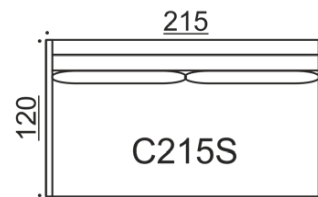

Pictures: Band A240 & ottoman Q95 – Verso 006 – oval legs

Band A

Straight sofa, wide armrests

Connectable with I, K, L, M, N & Q

Band C

Straight sofa, slim armrests

Not connectable with other modules

Band G/H

Divan module, slim armrest

G connectable with H, I, L, N & Q

H connectable with G, I, K, M & Q

All measurements +/- 3 cm

Band I

Straight module, no armrests

Connectable with A, G, H, I, K, L, M, N, O, P & Q

Corner module, slim armrest + open side

M connectable with A, H, I, K, L, N, O & Q

N connectable with A, G, I, K, L, M, P & Q

Band O/P

Module with slim armrest and wide armrest

O connectable with I, K, M & Q