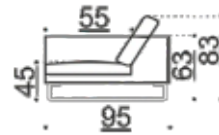

Divan module, slim armrest

G connectable with H, I, L, N & Q

H connectable with G, I, K, M & Q

All measurements +/- 3 cm

Band I

Straight module, no armrests

Connectable with A, G, H, I, K, L, M, N, O, P & Q

Band K/L

Corner module, wide armrest

K connectable with A, H, I, K, L, M, N, O & Q

L connectable with A, G, K, L, M, N, P & Q

Upholstery: Removable fabric upholstery. Leather upholstery not available.

Band M/N

Corner module, slim armrest + open side

M connectable with A, H, I, K, L, N, O & Q

N connectable with A, G, I, K, L, M, P & Q

Band O/P

Module with slim armrest and wide armrest

O connectable with I, K, M & Q