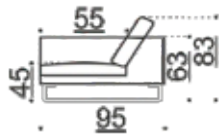

Pictures: Band A240 & ottoman Q95 – Verso 006 – oval legs

Band A

Straight sofa, wide armrests

Connectable with I, K, L, M, N & Q

Band C

Straight sofa, slim armrests

Not connectable with other modules

Band G/H

Divan module, slim armrest

G connectable with H, I, L, N & Q

H connectable with G, I, K, M & Q

All measurements +/- 3 cm

Band I

Straight module, no armrests

Connectable with A, G, H, I, K, L, M, N, O, P & Q

Corner module, slim armrest + open side

M connectable with A, H, I, K, L, N, O & Q

N connectable with A, G, I, K, L, M, P & Q

Band O/P

Module with slim armrest and wide armrest

O connectable with I, K, M & Q